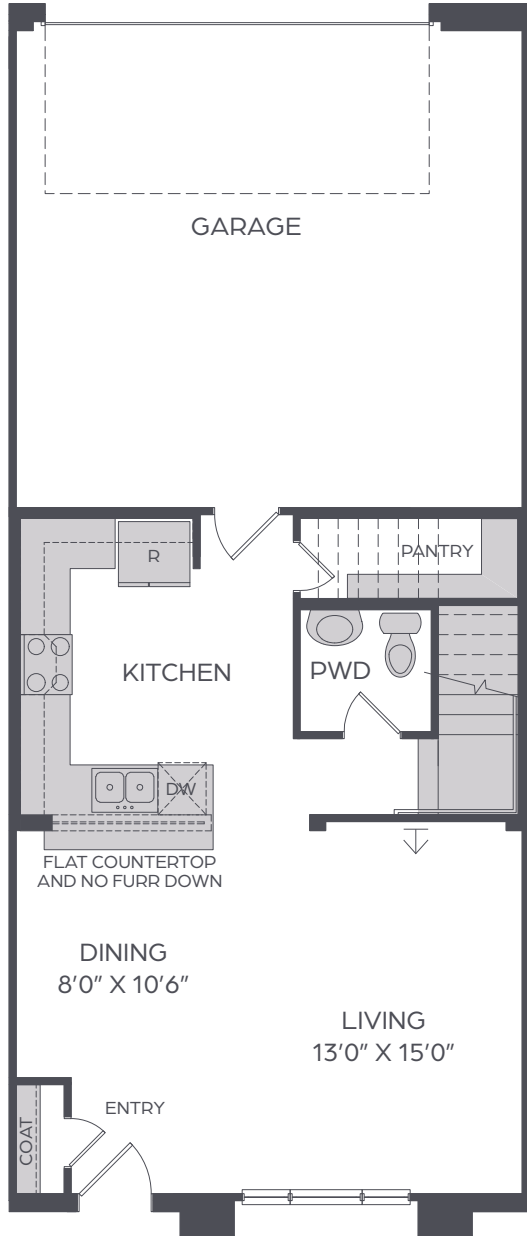

KARIS

BELLA

1,553 SQ FT | 2 BED | 2.5 BATH

↓ CABLE

MAIN FLOOR

UPPER FLOOR

All dimensions and square footage are approximate at Karis and subject to change. Illustrations are artist's conception and not reproductions of original plans. The Cadence Homes policy of continual attention to design and construction requires that specification, equipment and dimensions be subject to change without notice. Certain options can change room count. Please consult Community Sales Manager for details. 9.12.2022