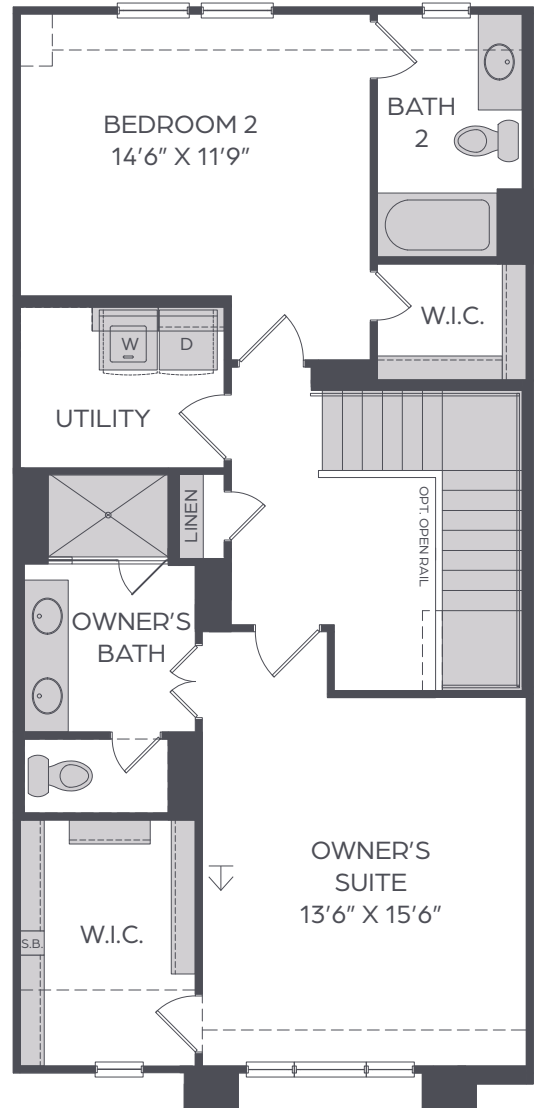

KARIS

BELLA

1,553 SQ FT | 2 BED | 2.5 BATH

↓ CABLE

MAIN FLOOR

UPPER FLOOR

All dimensions and square footage are approximate at Karis and subject to change. Illustrations are artist's conception and not reproductions of original plans. The Cadence Homes policy of continual attention to design and construction requires that specification, equipment and dimensions be subject to change without notice. Certain options can change room count. Please consult Community Sales Manager for details. 9.12.2022